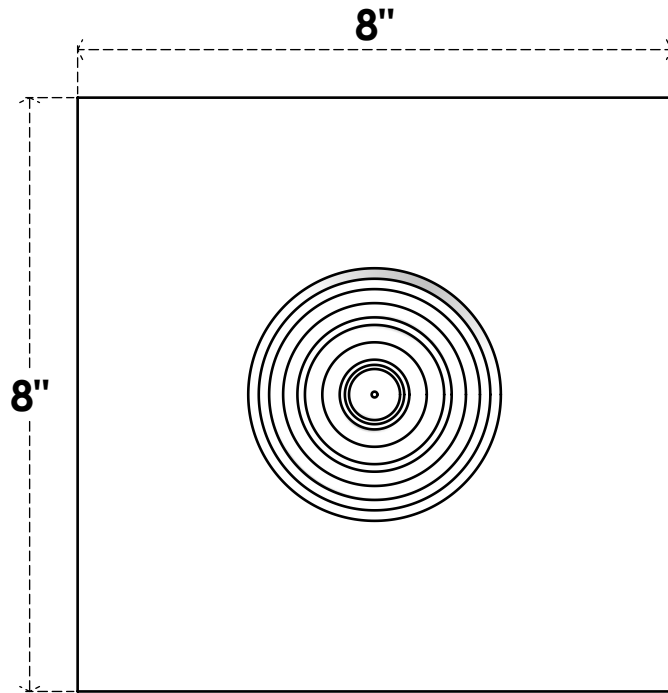

ROSP080X080X075SDG02

8"W X 8"H X 3/4"P STANDARD SEDGWICK BULLSEYE ROSETTE WITH SQUARE EDGE, ARCHITECTURAL GRADE PVC

FRONT

SIDE

EKENA MILLWORK
2300 WEST MAIN ST.
CLARKSVILLE, TX 75426
TOLL FREE: 866-607-0453
WWW.EKENAMILLWORK.COM