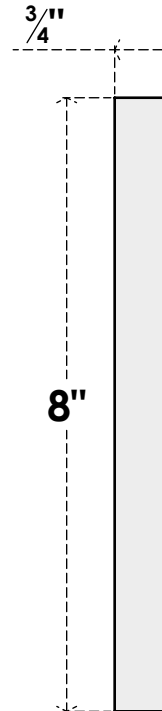

ROSP080X080X075SDG02

8"W X 8"H X 3/4"P STANDARD SEDGWICK BULLSEYE ROSETTE WITH SQUARE EDGE, ARCHITECTURAL GRADE PVC

FRONT

SIDE

EKENA MILLWORK
2300 WEST MAIN ST.
CLARKSVILLE, TX 75426
TOLL FREE: 866-607-0453
WWW.EKENAMILLWORK.COM

NOTES

1. INSTALLATION TO BE COMPLETED IN ACCORDANCE WITH MANUFACTURER'S SPECIFICATIONS.
2. DRAWING MAY NOT BE TO SCALE
3. THIS DRAWING IS INTENDED FOR DESIGN AND PLANNING PURPOSES ONLY.
4. ALL INFORMATION CONTAINED HEREIN WAS CURRENT AT THE TIME OF DEVELOPMENT BUT MUST BE REVIEWED AND APPROVED BY THE PRODUCT MANUFACTURER TO BE CONSIDERED ACCURATE.
5. ARCHITECTURAL GRADE PVC PRODUCTS ARE MADE FROM EXPANDED CELLULAR PVC AND COME NATURALLY WHITE BUT MAY BE PAINTED